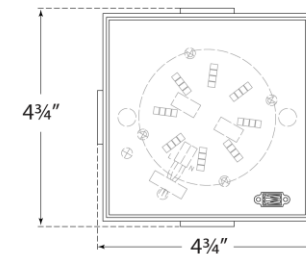

SPEC SHEET

Covet 4.75" Solitaire Flush Mount

Item # KW 4112PN-ALB

Designer: Kelly Wearstler

Height: 4.5"

Width: 4.75"

Canopy: 4.5" Square

Finishes: AB, BZ, PN

Shade Treatments: ALB

Socket: Dedicated LED

Wattage: 13w (1300lm)

Side View

Top View