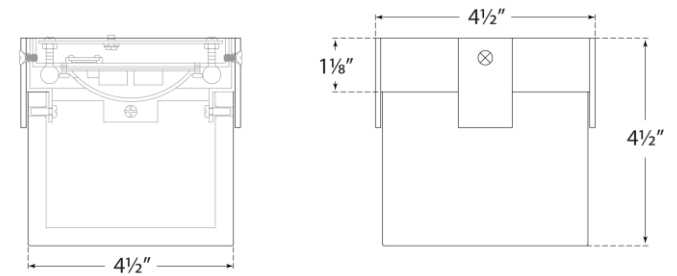

SPEC SHEET

Covet 4.75" Solitaire Flush Mount

Item # KW 4112PN-ALB

Designer: Kelly Wearstler

Height: 4.5"

Width: 4.75"

Canopy: 4.5" Square

Finishes: AB, BZ, PN

Shade Treatments: ALB

Socket: Dedicated LED

Wattage: 13w (1300lm)

Side View

Top View